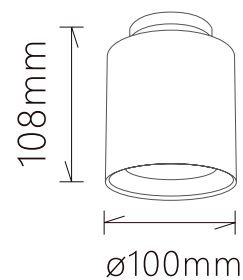

TECHNICAL DATA

TYPE

Professional LED for Interior Lighting.

PRO	CRI ≥ 90	
IP20	5 Years	Up 110° Down 38°
36V 50/60Hz		30000h

DIMENSION DRAW

Model:	Jeff
Format:	Round
Location:	Interior
Wattage:	20W
Materials:	Aluminium
Led Color:	3000K / 4000K / 6500K
Product Dimension:	D100*108mm / Cut-out: D25mm
IP Code:	20
Fixation:	Surface
CRI :	90
Lumen Output:	1800LM
Frequency:	50/60 Hz
Beam Angle:	Up 110° - Down 38°